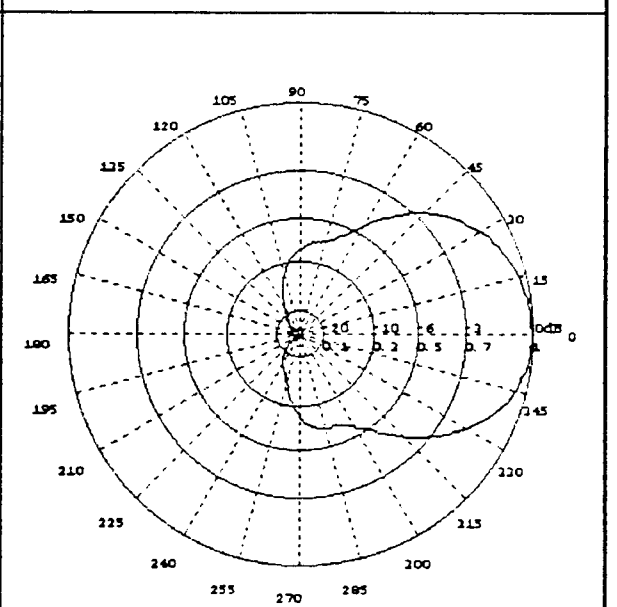

Logarithmisch-Periodische Antenne VULP 9118-C Logarithmic-Periodic Test Antenna VULP 9118-C Radiation Patterns in the E Plane and H Plane

H-Ebene 135 MHz
H Plane 135 MHz

H-Ebene 180 MHz
H Plane 180 MHz

H-Ebene 700 MHz
H-Plane 700 MHz

H-Ebene 1000 MHz
H-Plane 1000 MHz