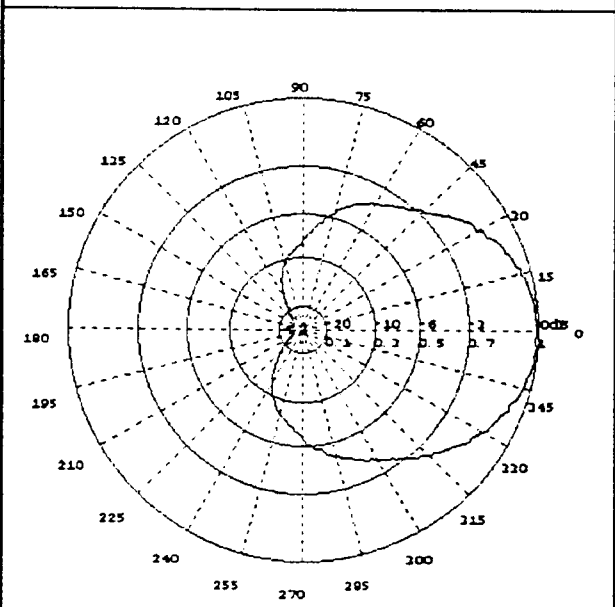

E-Ebene 135 MHz
E Plane 135 MHz

E-Ebene 180 MHz
E Plane 180 MHz

E-Ebene 700 MHz
E-Plane 700 MHz

E-Ebene 1000 MHz
E-Plane 1000 MHz

SCHWARZBECK MESS - ELEKTRONIK

An der Klinge 29 D-69250 Schönau Tel.: 06228/1001 Fax.: (49)6228/1003

Logarithmisch-Periodische Antenne VULP 9118-C Logarithmic-Periodic Test Antenna VULP 9118-C Radiation Patterns in the E Plane and H Plane

H-Ebene 135 MHz
H Plane 135 MHz

H-Ebene 180 MHz
H Plane 180 MHz

H-Ebene 700 MHz
H-Plane 700 MHz