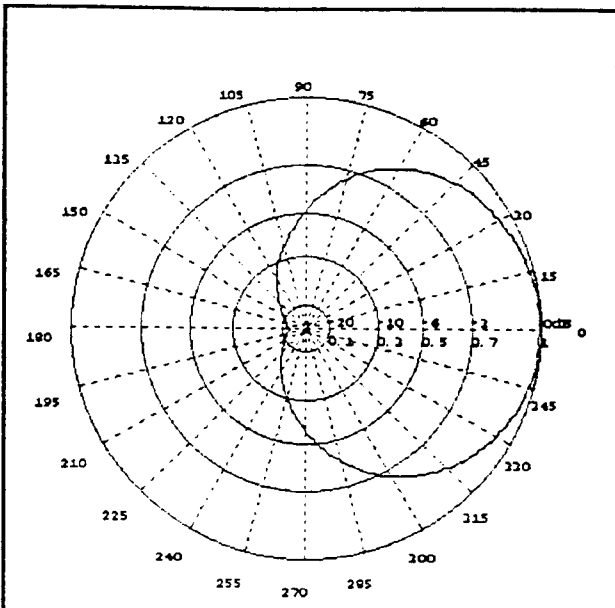

E-Ebene 135 MHz
E Plane 135 MHz

E-Ebene 180 MHz
E Plane 180 MHz

E-Ebene 700 MHz
E-Plane 700 MHz

E-Ebene 1000 MHz
E-Plane 1000 MHz

SCHWARZBECK MESS - ELEKTRONIK

An der Klinge 29 D-69250 Schönau Tel.: 06228/1001 Fax.: (49)6228/1003

Logarithmisch-Periodische Antenne VULP 9118-C Logarithmic-Periodic Test Antenna VULP 9118-C Radiation Patterns in the E Plane and H Plane

H-Ebene 135 MHz
H Plane 135 MHz

H-Ebene 180 MHz
H Plane 180 MHz

H-Ebene 700 MHz
H-Plane 700 MHz