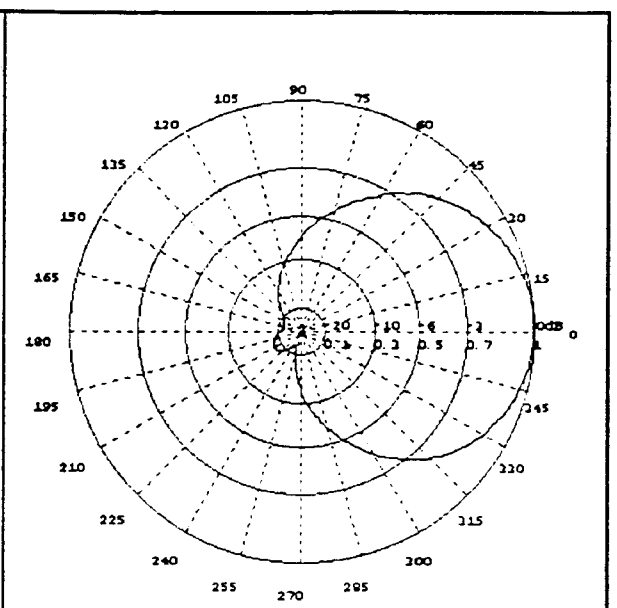

E-Ebene 135 MHz
E Plane 135 MHz

E-Ebene 180 MHz
E Plane 180 MHz

E-Ebene 700 MHz
E-Plane 700 MHz

E-Ebene 1000 MHz
E-Plane 1000 MHz

SCHWARZBECK MESS - ELEKTRONIK

An der Klinge 29 D-69250 Schönau Tel.: 06228/1001 Fax.: (49)6228/1003

Logarithmisch-Periodische Antenne VULP 9118-C Logarithmic-Periodic Test Antenna VULP 9118-C Radiation Patterns in the E Plane and H Plane

H-Ebene 135 MHz
H Plane 135 MHz

H-Ebene 180 MHz
H Plane 180 MHz

H-Ebene 700 MHz
H-Plane 700 MHz